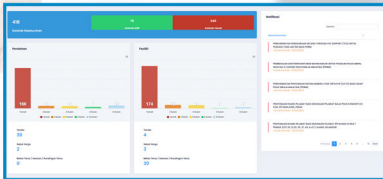

FEATURES

WHAT IS SUNTRACT

CMS is a system that tracks the status of your contract and notified users by giving a reminder of the contract and project expiry date

OBJECTIVE OF SUNTRACT

Good and effective tracking of all contract's progress

WHAT CAN BE SOLVE BY SUNTRACT

- ✓ Centralize contract details
- ✓ Easy access for reporting
- ✓ Manual tracking of contract
- ✓ Fast action taken for contract